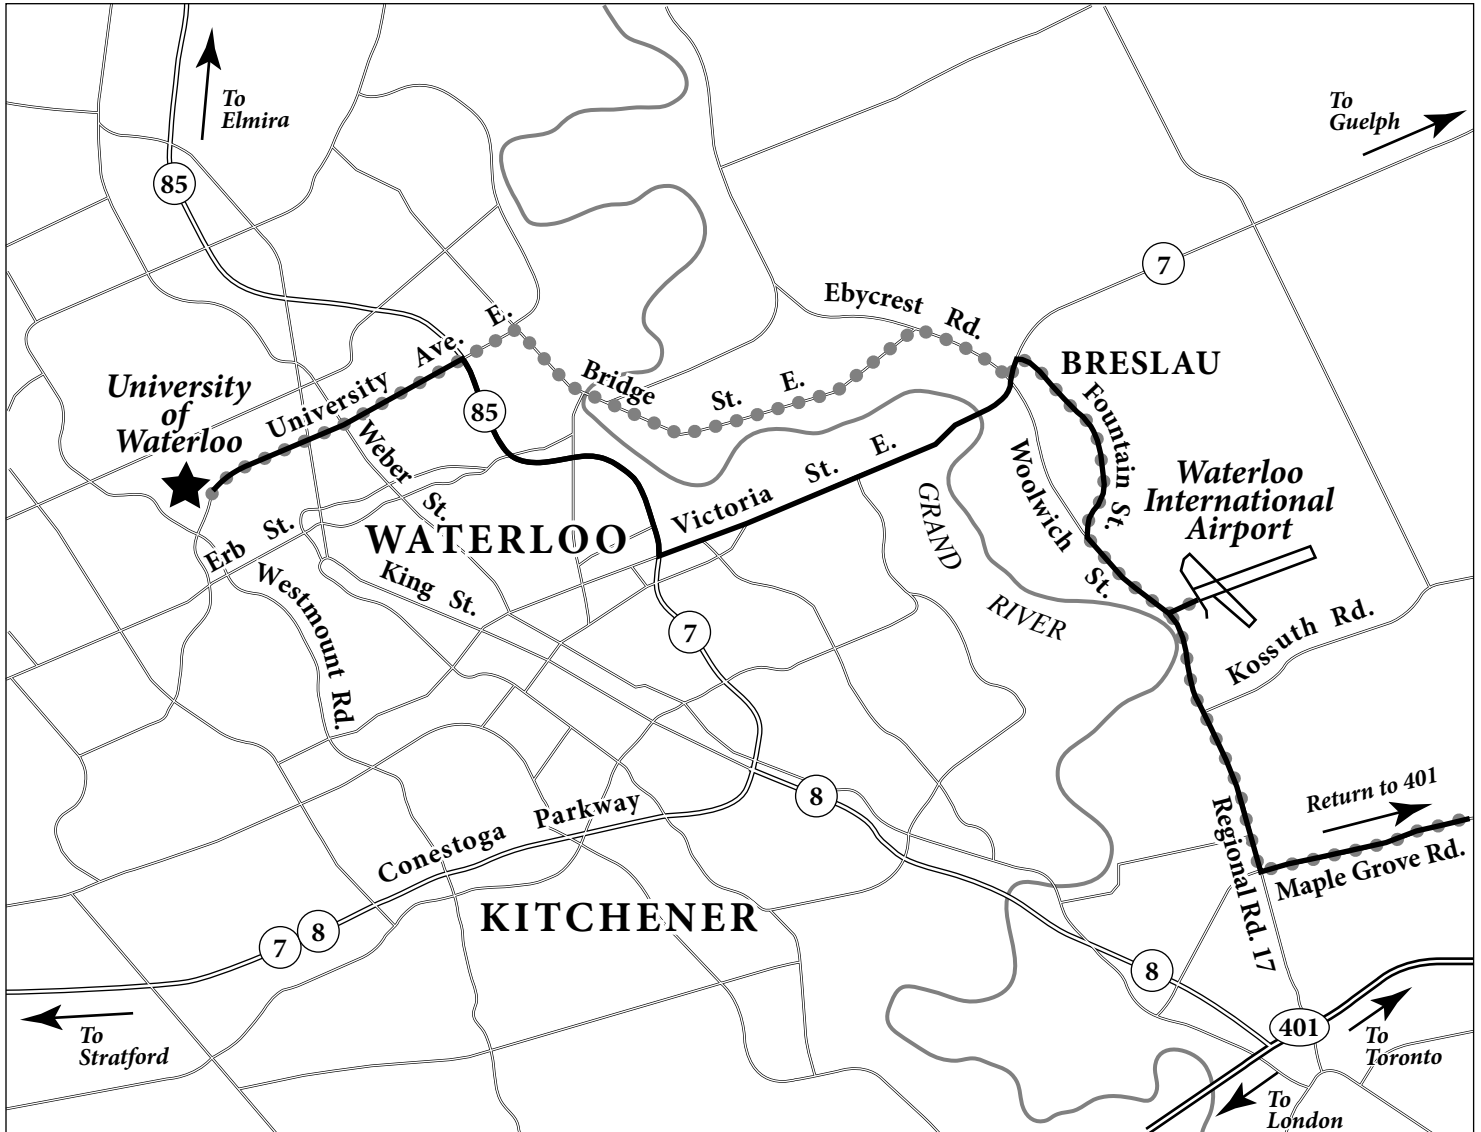

UNIVERSITY OF WATERLOO

Waterloo-Wellington Flight Centre
 Unit 3, 4881 Fountain St N, Breslau, Ontario | 519-648-2213

aviation.uwaterloo.ca

Exit left onto University Ave. E.
 Exit right onto Expressway
 Exit right off Expressway onto Victoria St. E.
 Continue to follow Victoria St. to Fountain St.
 Turn right onto Fountain St. to Airport
 Approximately 16 km. from U. of Waterloo to
 Waterloo Airport (20 minutes)

skrysak 3/12

From UTM 17T0536954 E
 4812934 N
 To UTM 17T0549681 E
 4811575 N

————— Main Route
 Alternate Route